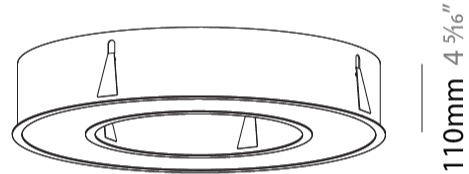

GENERAL

Series: Glorious
Subseries: Glorious
Brand: Prolicht
Division: Architectural
Mounting Type: Recessed
Mounting Location: Ceiling
Subcategory: Ambient

PHYSICAL

Shape: Round
Diameter (mm): 770
Diameter (in): 30 ⁵/₁₆
Height (mm): 110
Height (in): 4 ⁵/₁₆
Min. Recessing Depth (mm): 120
Min. Recessing Depth (in): 4 ³/₄
Light Distribution: Direct
Weight (kg): 9.285
Weight (lbs): 20.47
Diffuser: PMMA - Opal or Micro-Prism
Fixture Finish: SSR / BKV / CWI / CRY / HAB / UFT / ITA / RUA / FTG / MYG / LOD / PUS / FRO / FUP / KIA / POP / BLS / SPG / MEY / GOH / GUM / CHC / COM / ABZ / JAG / OBR / MOS / ROR
Fixture Material: Aluminum
Cut-out Measurements: 760mm / 29 15/16" x 440mm / 17 5/16"

ELECTRICAL

Lamp Type: LED (Zhaga Standard)
Input Wattage (W): 30
Total Output Wattage (W): 24 / 19.2 (3500K)
Dimming: Non-Dimming / Phase Dimming (120Vac only) / 0-10V Dimming
Driver Included: Yes
Driver Location: Integrated
Driver Type: Constant Current - 120 / 277Vac
Driver Class: Class 2
Input Voltage (V): 120 - 277
Constant Current (MA): 350 / 600 (3500K)

LED

Color Temperature (°K): 3000 / 3500 / 4000
Max. Delivered Lumen (lm): 2770 / 2862 / 2920
CRI: >80 CRI
Efficiency (%): 65
Lamp Life (hrs): 50000

OPTICAL

RATINGS AND CERTIFICATIONS

Certified By: Certified for North American Standards
IP rating: IP20

Ø 428mm 16 ⁷/₈"

Ø 770mm 30 ⁵/₁₆"

110mm 4 ⁵/₁₆"

760mm x 440mm
29 ¹⁵/₁₆" x 17 ⁵/₁₆"

120mm
4 ³/₄"

10 - 15mm
³/₈" - ⁹/₁₆"